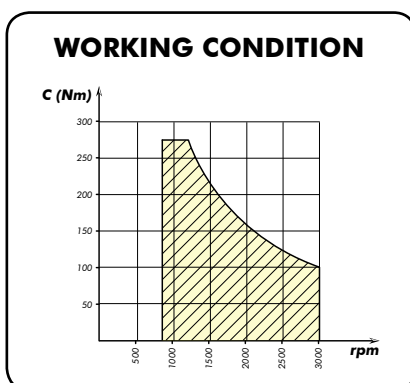

PTO for YAMZ 236 gearbox

We have the pleasure to inform you that the new PTO for YAMZ 236 gearbox is now available in the pneumatic versions.

The order code is:

- Pto with pneumatic control: **086-071-00139** (link to webpage)

| Version | Pto ratio@1000 eng.rpm | Max torque | Mounting side | Output | Rotation | Mounting kit | Power |
|---------|------------------------|------------|---------------|--------|----------|--------------|-------|
| | rpm | Nm | | | | | kW |
| 13 | 950 | 280 | Dx | Post. | Ora. | 154-3-3053 | 35 |